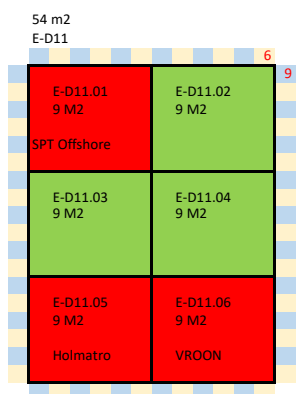

Floorplan Dutch Village - WindEurope Offshore Copenhagen 2019

Hall E - Bella Center Copenhagen

- exhibitor with basic package (own standbuilding)
- exhibitor with full package (including stand design)
- Dutch Village Lounge
- Free stands
- Stands outside Dutch Village pavillion