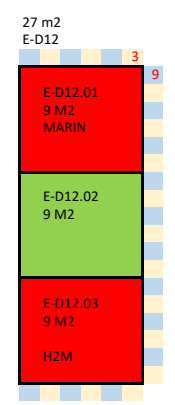

Floorplan Dutch Village - WindEurope Offshore Copenhagen 2019

Hall E - Bella Center Copenhagen

- exhibitor with basic package (own standbuilding)
- exhibitor with full package (including stand design)
- Dutch Village Lounge
- Free stands
- Stands outside Dutch Village pavillion

C10.03 / E-D11.06 / E-C10.01

Impression Hall E Bella Centre