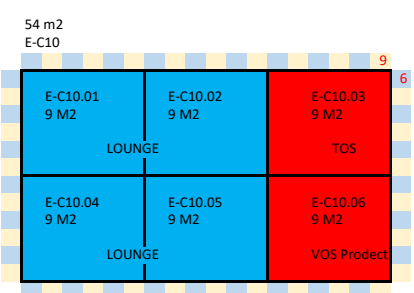

Floorplan Dutch Village - WindEurope Offshore Copenhagen 2019

Hall E - Bella Center Copenhagen

- exhibitor with basic package (own standbuilding)
- exhibitor with full package (including stand design)
- Dutch Village Lounge
- Free stands
- Stands outside Dutch Village pavillion

C10.03 / E-D11.06 / E-C10.01

Impression Hall E Bella Centre