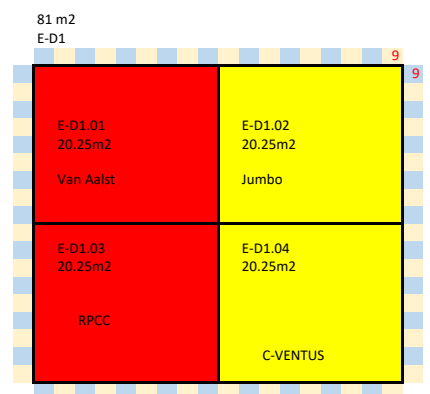

Floorplan Dutch Village - WindEurope Offshore Copenhagen 2019

Hall E - Bella Center Copenhagen

- exhibitor with basic package (own standbuilding)
- exhibitor with full package (including stand design)
- Dutch Village Lounge
- Free stands
- Stands outside Dutch Village pavillion