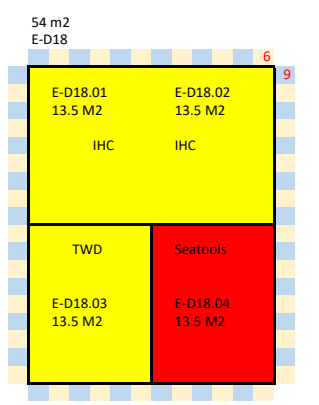

Floorplan Dutch Village - WindEurope Offshore Copenhagen 2019

Hall E - Bella Center Copenhagen

- exhibitor with basic package (own standbuilding)
- exhibitor with full package (including stand design)
- Dutch Village Lounge
- Free stands
- Stands outside Dutch Village pavillion

C10.03 / E-D11.06 / E-C10.01

Impression Hall E Bella Centre