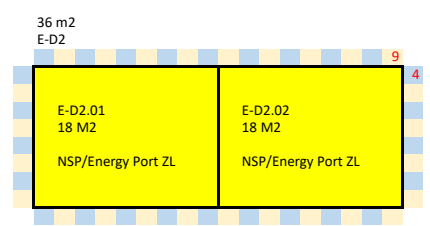

Floorplan Dutch Village - WindEurope Offshore Copenhagen 2019

Hall E - Bella Center Copenhagen

- exhibitor with basic package (own standbuilding)
- exhibitor with full package (including stand design)
- Dutch Village Lounge
- Free stands
- Stands outside Dutch Village pavillion