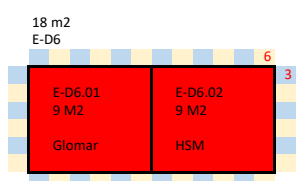

Floorplan Dutch Village - WindEurope Offshore Copenhagen 2019

Hall E - Bella Center Copenhagen

- exhibitor with basic package (own standbuilding)
- exhibitor with full package (including stand design)
- Dutch Village Lounge
- Free stands
- Stands outside Dutch Village pavillion