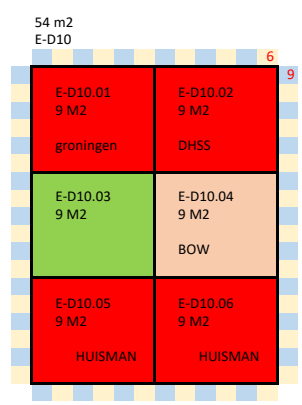

Floorplan Dutch Village - WindEurope Offshore Copenhagen 2019

Hall E - Bella Center Copenhagen

- exhibitor with basic package (own standbuilding)
- exhibitor with full package (including stand design)
- Dutch Village Lounge
- Free stands
- Stands outside Dutch Village pavillion

C10.03 / E-D11.06 / E-C10.01

Impression Hall E Bella Centre